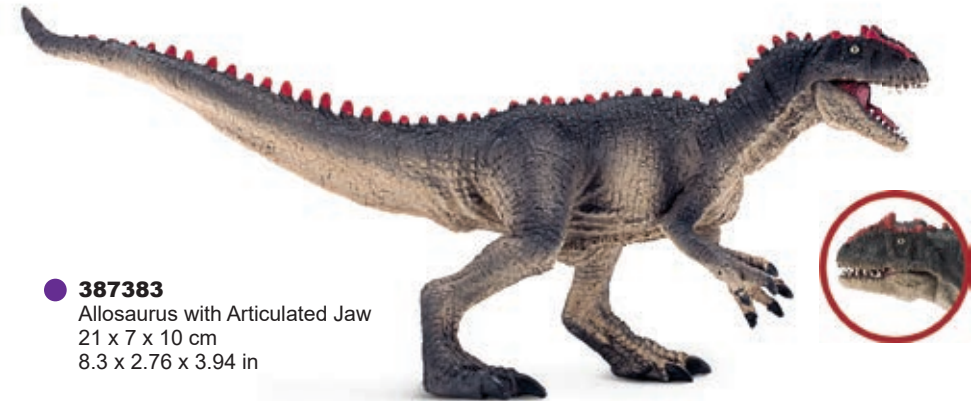

PREHISTORIC LIFE

● **387383**
Allosaurus with Articulated Jaw
21 x 7 x 10 cm
8.3 x 2.76 x 3.94 in