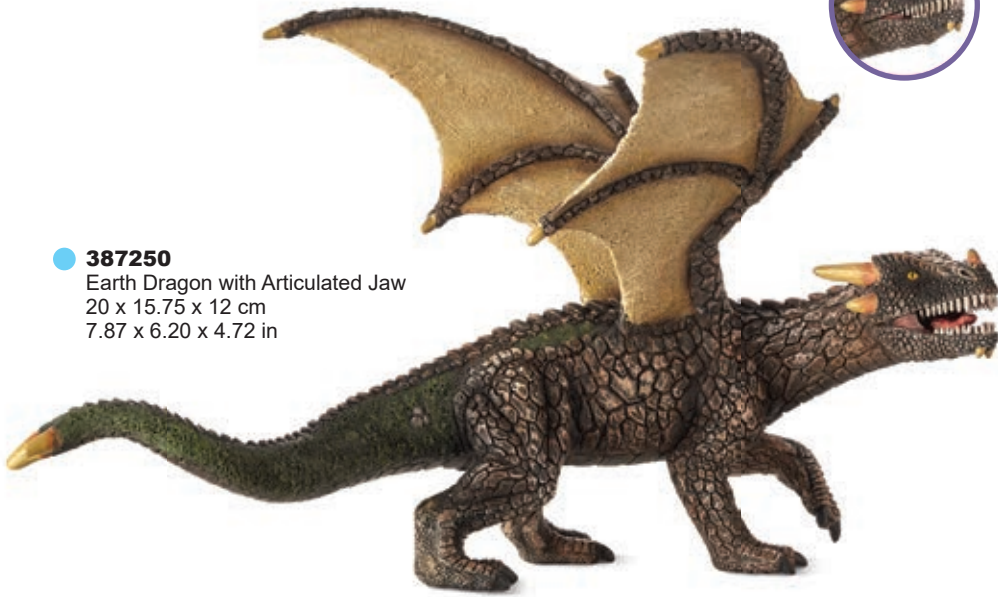

● **387250**
Earth Dragon with Articulated Jaw
20 x 15.75 x 12 cm
7.87 x 6.20 x 4.72 in