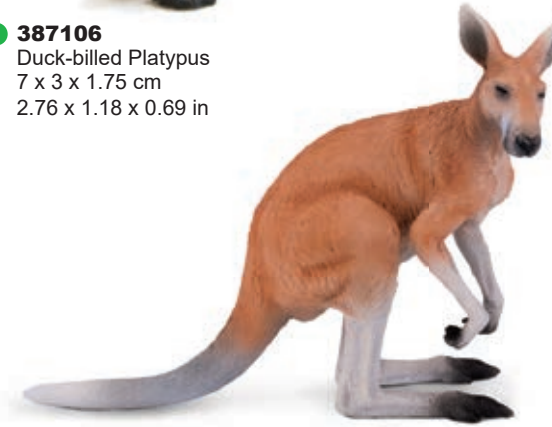

387243
Snow Leopard
15.2 x 4.3 x 5.7 cm
5.98 x 1.69 x 2.24 in

387018
Leopard
14 x 3 x 5.5 cm
5.51 x 1.18 x 2.17 in

387217
Grizzly Bear Cub
4 x 3.5 x 5.5 cm
1.57 x 1.38 x 2.17 in

387216
Grizzly Bear
11.5 x 4.5 x 6.5 cm
4.53 x 1.77 x 2.56 in

387112
America Black Bear
11.5 x 6.5 x 6 cm
4.53 x 2.56 x 2.36 in

387287
Black Bear Cub
6 x 2.25 x 4.25 cm
2.36 x 0.89 x 1.67 in

387143
Mountain Lion
15.5 x 2.75 x 5.5 cm
6.10 x 1.08 x 2.17 in

WILDLIFE

● **387174**
Indian Pangolin
12.5 x 2.5 x 3.5 cm
4.92 x 0.98 x 1.38 in

● **387106**
Duck-billed Platypus
7 x 3 x 1.75 cm
2.76 x 1.18 x 0.69 in

● **381010**
Kangaroo
12.4 x 4.3 x 10 cm
4.88 x 1.69 x 2.24 in

● **387105**
Koala Bear
6.5 x 3 x 5.75 cm
2.56 x 1.18 x 2.26 in

● **387160**
Wild Boar
11 x 3.5 x 6 cm
4.33 x 1.38 x 2.36 in